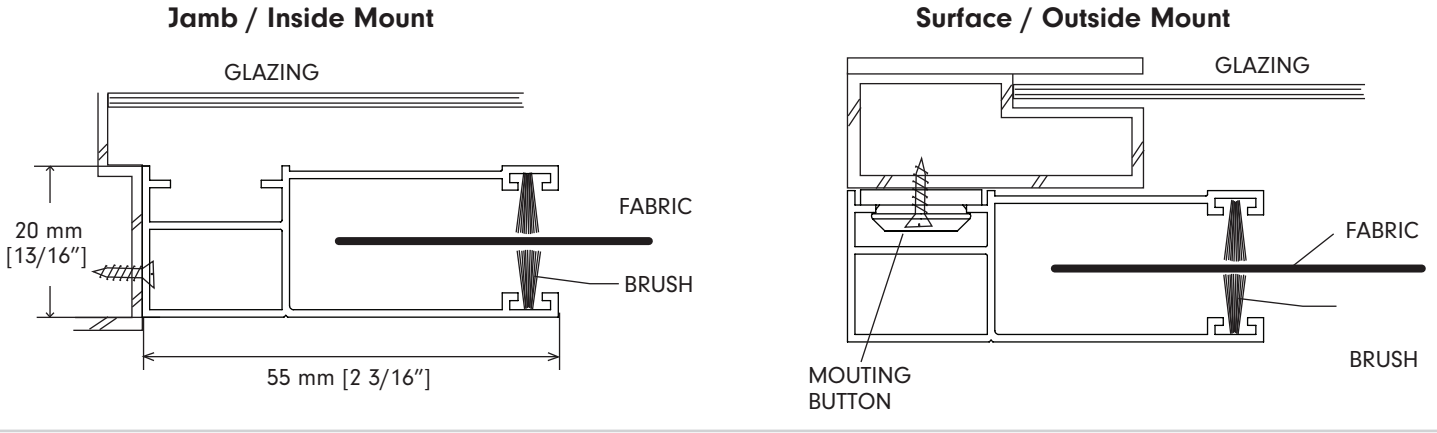

ROOM DARKENING SIDE, CENTRE & BOTTOM CHANNELS

Side Channel

Centre Channel

Bottom Channel

DESCRIPTION

Room Darkening Side, Centre & Bottom Channels are installed on the window frame to cover the light gap between the frame and the shade fabric. Elite side channels include a double set of brushes within the channel to block light leakage and to prevent the aluminum components from rubbing while the shade is in motion. Side, Centre, & Bottom channels are a perfect solution for blocking light in boardroom rooms, media rooms, offices, or bedrooms.

INSIDE MOUNT

OUTSIDE MOUNT

SIDE CHANNELS

CENTRE CHANNEL

BOTTOM CHANNEL