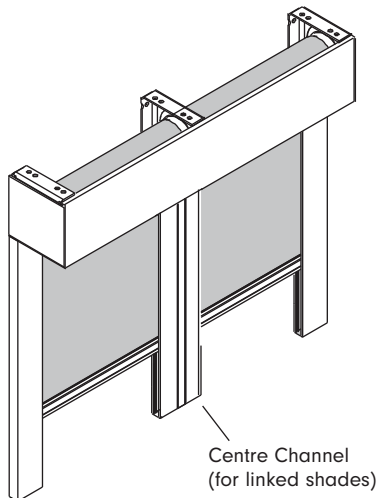

ROOM DARKENING SIDE, CENTRE & BOTTOM CHANNELS

Side Channel

Centre Channel

Bottom Channel

DESCRIPTION

Room Darkening Side, Centre & Bottom Channels are installed on the window frame to cover the light gap between the frame and the shade fabric. Elite side channels include a double set of brushes within the channel to block light leakage and to prevent the aluminum components from rubbing while the shade is in motion. Side, Centre, & Bottom channels are a perfect solution for blocking light in boardroom rooms, media rooms, offices, or bedrooms.

INSIDE MOUNT

OUTSIDE MOUNT

SIDE CHANNELS

CENTRE CHANNEL

BOTTOM CHANNEL