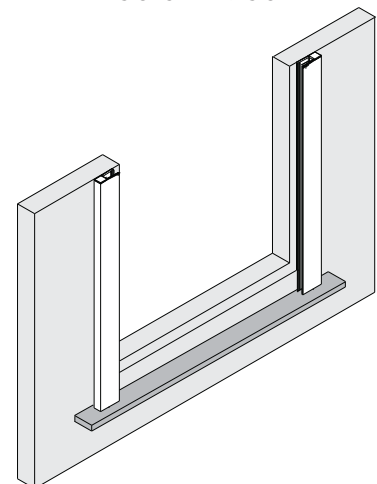

ROOM DARKENING SIDE, CENTRE & BOTTOM CHANNELS

Side Channel

Centre Channel

Bottom Channel

DESCRIPTION

Room Darkening Side, Centre & Bottom Channels are installed on the window frame to cover the light gap between the frame and the shade fabric. Elite side channels include a double set of brushes within the channel to block light leakage and to prevent the aluminum components from rubbing while the shade is in motion. Side, Centre, & Bottom channels are a perfect solution for blocking light in boardroom rooms, media rooms, offices, or bedrooms.

INSIDE MOUNT

OUTSIDE MOUNT

SIDE CHANNELS

CENTRE CHANNEL

BOTTOM CHANNEL