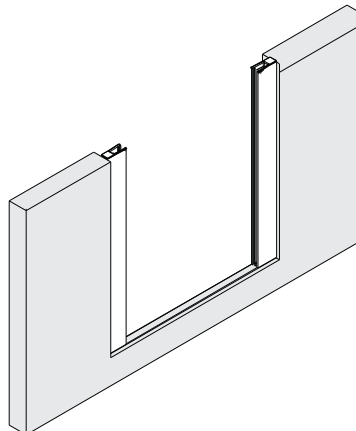

ROOM DARKENING SIDE, CENTRE & BOTTOM CHANNELS

Side Channel

Centre Channel

Bottom Channel

DESCRIPTION

Room Darkening Side, Centre & Bottom Channels are installed on the window frame to cover the light gap between the frame and the shade fabric. Elite side channels include a double set of brushes within the channel to block light leakage and to prevent the aluminum components from rubbing while the shade is in motion. Side, Centre, & Bottom channels are a perfect solution for blocking light in boardroom rooms, media rooms, offices, or bedrooms.

INSIDE MOUNT

OUTSIDE MOUNT

SIDE CHANNELS

CENTRE CHANNEL

BOTTOM CHANNEL