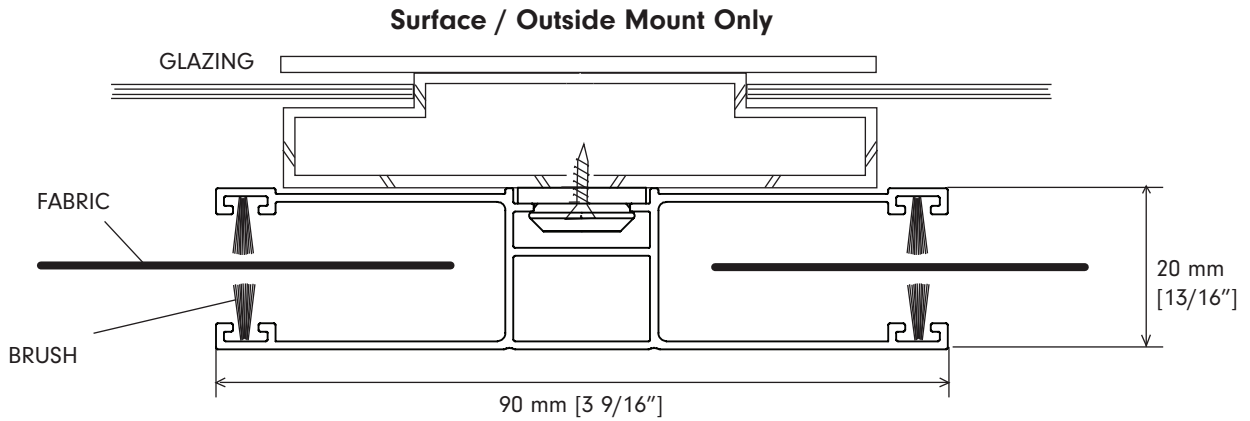

ROOM DARKENING SIDE, CENTRE & BOTTOM CHANNELS

Side Channel

Centre Channel

Bottom Channel

DESCRIPTION

Room Darkening Side, Centre & Bottom Channels are installed on the window frame to cover the light gap between the frame and the shade fabric. Elite side channels include a double set of brushes within the channel to block light leakage and to prevent the aluminum components from rubbing while the shade is in motion. Side, Centre, & Bottom channels are a perfect solution for blocking light in boardroom rooms, media rooms, offices, or bedrooms.

INSIDE MOUNT

OUTSIDE MOUNT

SIDE CHANNELS

CENTRE CHANNEL

BOTTOM CHANNEL