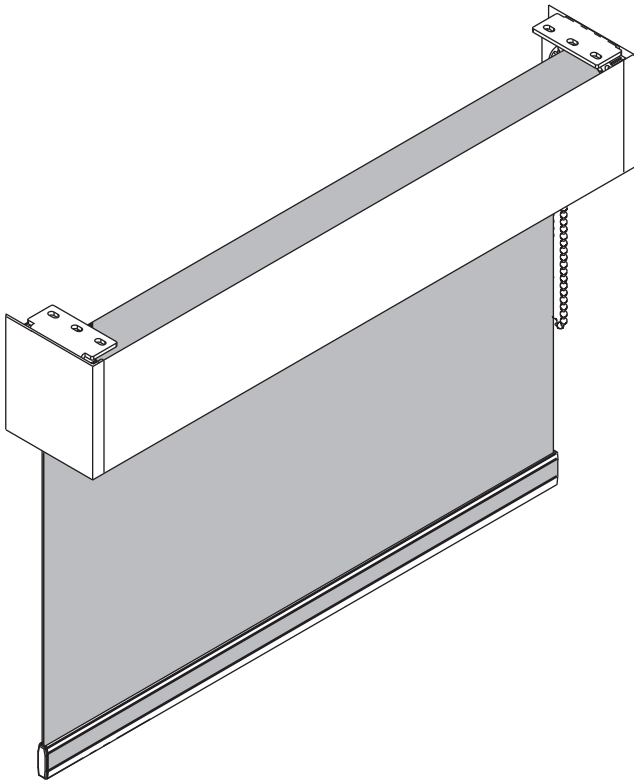

Z-RS FASCIA

DESCRIPTION

The Z-RS Fascia is a modular and durable shading system enclosed by a removable 4" fascia cover. This system requires on-site assembly, but this feature allows for more configuration and flexibility. The size and shape enables it to blend in with most commercial mullion & glazing systems making it a perfect match for commercial projects in almost any application. Motors and chain controls can be positioned for either L or R side control.

FEATURES & OPTIONS

SPRING ASSIST

LINKED SHADES

SIDE CHANNELS

CHAIN CONTROL

MOTOR CONTROL

FABRIC LEVELLING

ON-SITE ASSEMBLY