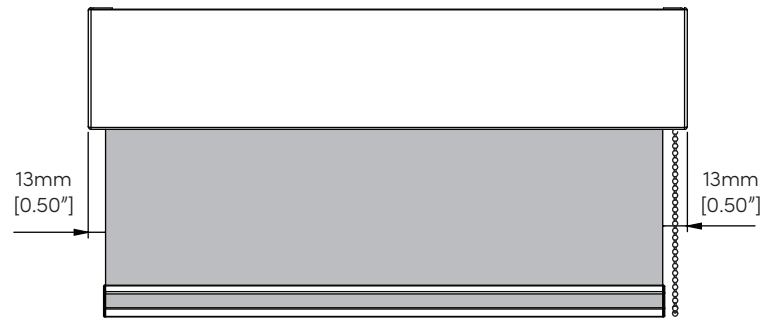

Z-RS FASCIA

DESCRIPTION

The Z-RS Fascia is a modular and durable shading system enclosed by a removable 4" fascia cover. This system requires on-site assembly, but this feature allows for more configuration and flexibility. The size and shape enables it to blend in with most commercial mullion & glazing systems making it a perfect match for commercial projects in almost any application. Motors and chain controls can be positioned for either L or R side control.