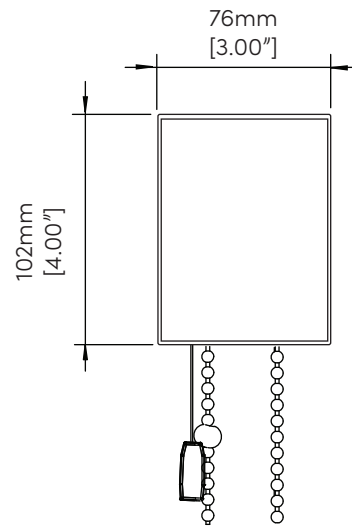

Z-RS FASCIA

DESCRIPTION

The Z-RS Fascia is a modular and durable shading system enclosed by a removable 4" fascia cover. This system requires on-site assembly, but this feature allows for more configuration and flexibility. The size and shape enables it to blend in with most commercial mullion & glazing systems making it a perfect match for commercial projects in almost any application. Motors and chain controls can be positioned for either L or R side control.