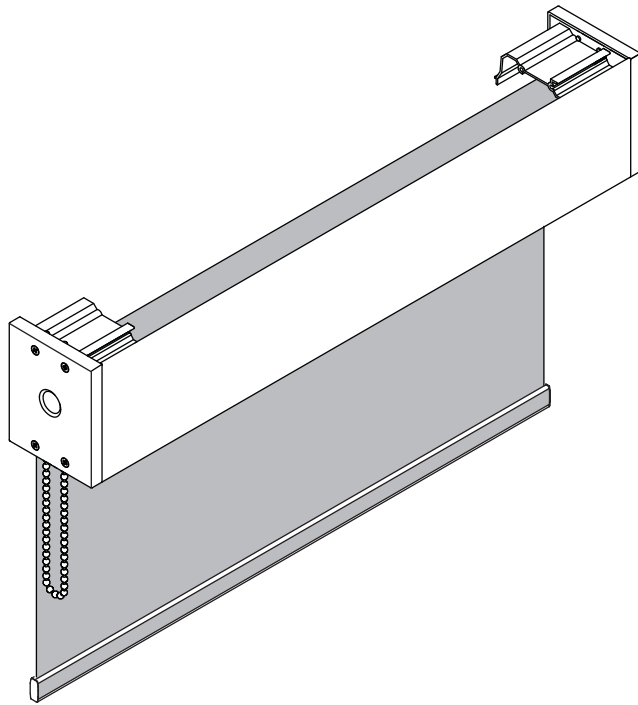

Z-RS CASSETTE

DESCRIPTION

The Z-RS Cassette is a fully assembled shading system, enclosed within a rugged yet modern square aluminum cassette profile. The Z-RS Cassette ships as a complete unit for fast and easy installation. The size and shape enables it to blend in with most commercial glazing and aluminum mullion systems making it a perfect match for commercial projects in almost any application. Motors and chain controls can be positioned for either L or R side control.

FEATURES & OPTIONS

SPRING ASSIST

SIDE CHANNELS

CHAIN CONTROL

MOTOR CONTROL

FACTORY ASSEMBY

FABRIC LEVELLING

COLOURS