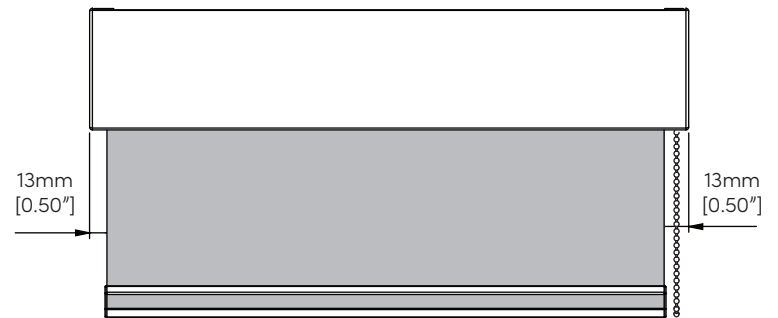

Z-RS CASSETTE

DESCRIPTION

The Z-RS Cassette is a fully assembled shading system, enclosed within a rugged yet modern square aluminum cassette profile. The Z-RS Cassette ships as a complete unit for fast and easy installation. The size and shape enables it to blend in with most commercial glazing and aluminum mullion systems making it a perfect match for commercial projects in almost any application. Motors and chain controls can be positioned for either L or R side control.

FEATURES & OPTIONS

SPRING ASSIST

SIDE CHANNELS

CHAIN CONTROL

MOTOR CONTROL

FACTORY ASSEMBY

FABRIC LEVELLING

COLOURS