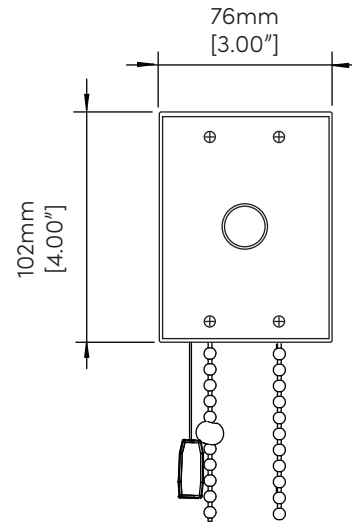

Z-RS CASSETTE

DESCRIPTION

The Z-RS Cassette is a fully assembled shading system, enclosed within a rugged yet modern square aluminum cassette profile. The Z-RS Cassette ships as a complete unit for fast and easy installation. The size and shape enables it to blend in with most commercial glazing and aluminum mullion systems making it a perfect match for commercial projects in almost any application. Motors and chain controls can be positioned for either L or R side control.