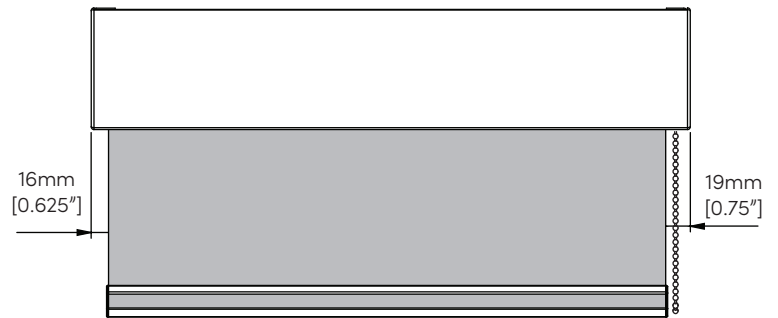

## DESCRIPTION

The V-80 Cassette is a fully assembled shading system, enclosed within modern square aluminum cassette profile. This unique shading system accommodates 3 types of window treatments, for a coordinated look across several product lines. Motor and chain can be positioned for R or L side control.