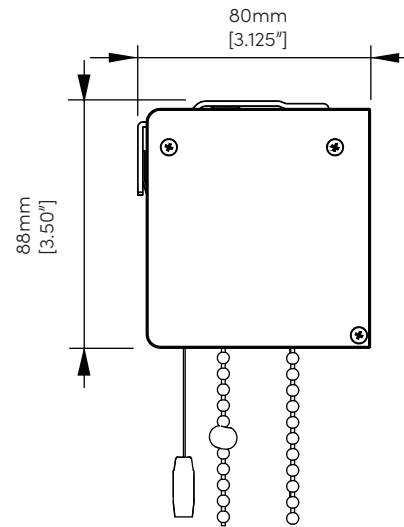

# V-80 SINGLE SHADE CASSETTE

## DESCRIPTION

The V-80 Cassette is a fully assembled shading system, enclosed within modern square aluminum cassette profile. This unique shading system accommodates 3 types of window treatments, for a coordinated look across several product lines. Motor and chain can be positioned for R or L side control.