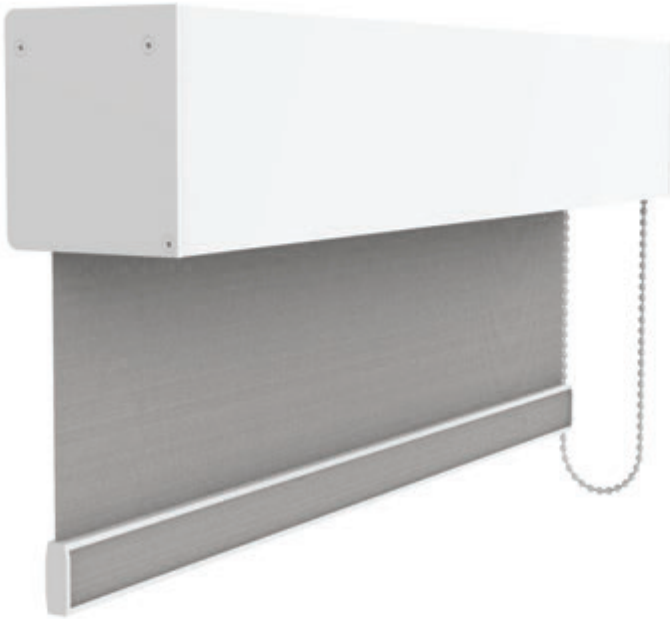

# V-80 SINGLE SHADE CASSETTE

## DESCRIPTION

The V-80 Cassette is a fully assembled shading system, enclosed within modern square aluminum cassette profile. This unique shading system accommodates 3 types of window treatments, for a coordinated look across several product lines. Motor and chain can be positioned for R or L side control.

## FEATURES & OPTIONS

SPRING ASSIST

SIDE CHANNELS

LINKED SHADES

CHAIN CONTROL

FREE MOTION™  
CORDLESS CONTROL

MOTOR CONTROL

FACTORY ASSEMBLED

## COLOURS

WHITE SATIN

ALABASTER SATIN

ESPRESSO SATIN

BLACK SATIN

ANODIZED